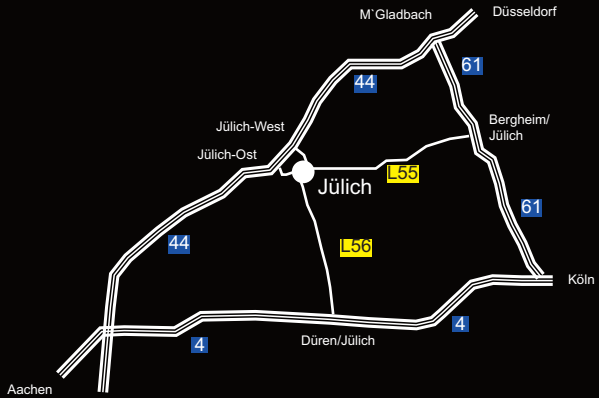

Elisabethstr. 1 | 52428 Jülich Germany

GALLERY OF FINE ART

**RED POINT**

**RED POINT**

GALLERY OF FINE ART