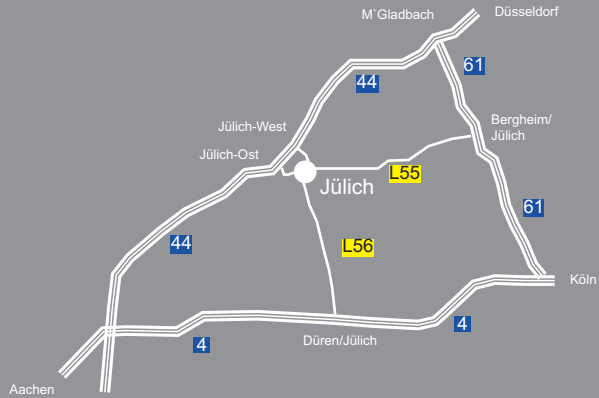

Elisabethstr. 1 | 52428 Jülich Germany

GALLERY OF FINE ART

RED POINT

RED POINT

GALLERY OF FINE ART

LADUNGG

A U S S T E L L U N G

QUARTTET